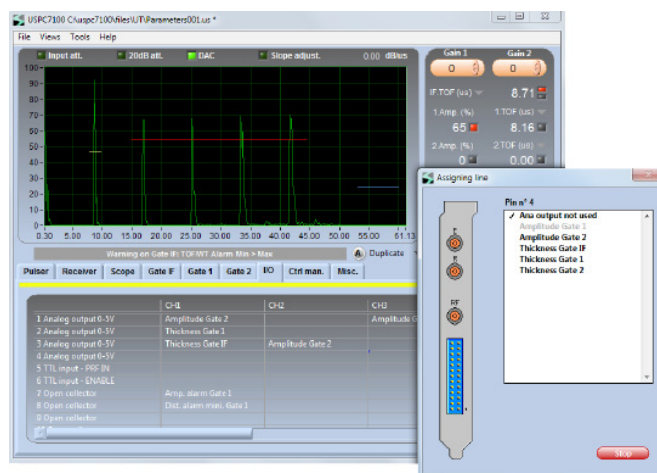

Main Features:

Remote pulser
& Pre-amplifier board

Max PRF: 20kHz

Analogue & Alarm Outputs
from USPC7100MHA+ PCI card

RCPP - 1 Channel

PCRCPP7101HA+
with Real Time
A & C-SCAN Data Acquisition

SOCOMATE
INTERNATIONAL

RCPP - 1 CHANNEL

Remote Pulser :

- Square Wave
 - 5 ns fall time - 7.5 ns rise time
 - 125/ 250 Volts power
 - 25 ns to 1000 ns width
- Max pulse repetition rate: 20kHz
- Remote input attenuator: 0/ 15 dB
- Pre-amplifier: 12 dB
- External triggers from USPC card:
 - PRF In
 - Start IN

Inputs/ Outputs connectors:

- One TX SMB
- One RX SMB
- One RF SMB for sequential A-Scans output to USPC card RX SMB input
- One RS232 SubD for pulser/ attenuator setting
- One 10-Pin HE10 for external trigger input
- Supply: 5V - 1Amp/ 12V - 1Amp/ Ground

For RECEIVER (Analogic to digital converter), SOFTWARE and SDK, please consult our USPC7100MHA+ specifications.

Dimension: 250x84x20mm - (10x 3.31x 0.79 inch)
Weight: 0.3 kg (0.67 Lb)
Operating temperature: 0° to 50°C - (32° to 122° F)