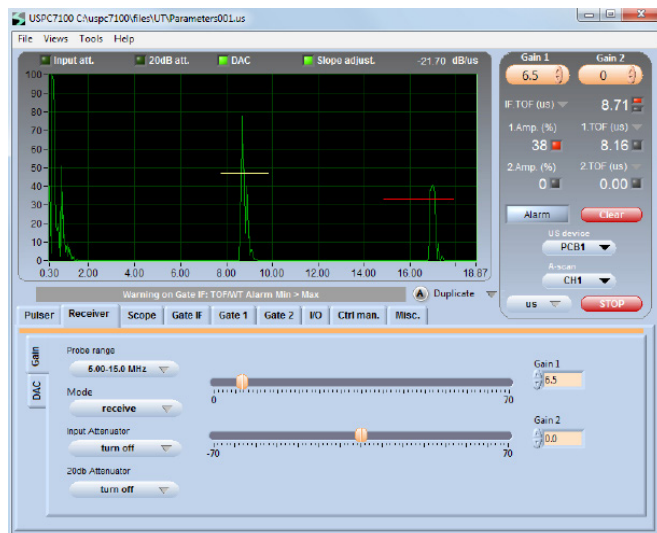

Main Features:

Remote pulser
& Pre-amplifier board

Max PRF: 20kHz

Analogue & Alarm Outputs
from USPC7100MHA+ PCI card

RCPP - 1 Channel

PCRCPP7101HA+
with Real Time
A & C-SCAN Data Acquisition

SOCOMATE
INTERNATIONAL

RCPP - 1 CHANNEL

Remote Pulser :

- Square Wave
 - 5 ns fall time - 7.5 ns rise time
 - 125/ 250 Volts power
 - 25 ns to 1000 ns width
- Max pulse repetition rate: 20kHz
- Remote input attenuator: 0/ 15 dB
- Pre-amplifier: 12 dB
- External triggers from USPC card:
 - PRF In
 - Start IN

Inputs/ Outputs connectors:

- One TX SMB
- One RX SMB
- One RF SMB for sequential A-Scans output to USPC card RX SMB input
- One RS232 SubD for pulser/ attenuator setting
- One 10-Pin HE10 for external trigger input
- Supply: 5V - 1Amp/ 12V - 1Amp/ Ground

For RECEIVER (Analogic to digital converter), SOFTWARE and SDK, please consult our USPC7100MHA+ specifications.

Dimension: 250x84x20mm - (10x 3.31x 0.79 inch)
Weight: 0.3 kg (0.67 Lb)
Operating temperature: 0° to 50°C - (32° to 122° F)