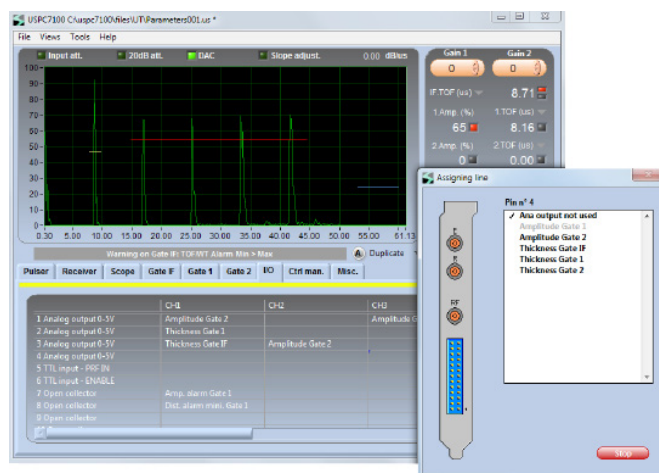

Main Features:

Remote pulser
& Pre-amplifier board

Max PRF: 20kHz

Analogue & Alarm Outputs
from USPC7100MHA+ PCI card

RCPP - 1 Channel

PCRCPP7101HA+
with Real Time
A & C-SCAN Data Acquisition

SOCOMATE
INTERNATIONAL

RCPP - 1 CHANNEL

Remote Pulser :

- Square Wave
 - 5 ns fall time - 7.5 ns rise time
 - 125/ 250 Volts power
 - 25 ns to 1000 ns width
- Max pulse repetition rate: 20kHz
- Remote input attenuator: 0/ 15 dB
- Pre-amplifier: 12 dB
- External triggers from USPC card:
 - PRF In
 - Start IN

Inputs/ Outputs connectors:

- One TX SMB
- One RX SMB
- One RF SMB for sequential A-Scans output to USPC card RX SMB input
- One RS232 SubD for pulser/ attenuator setting
- One 10-Pin HE10 for external trigger input
- Supply: 5V - 1Amp/ 12V - 1Amp/ Ground

For RECEIVER (Analogic to digital converter), SOFTWARE and SDK, please consult our USPC7100MHA+ specifications.

Dimension: 250x84x20mm - (10x 3.31x 0.79 inch)
Weight: 0.3 kg (0.67 Lb)
Operating temperature: 0° to 50°C - (32° to 122° F)