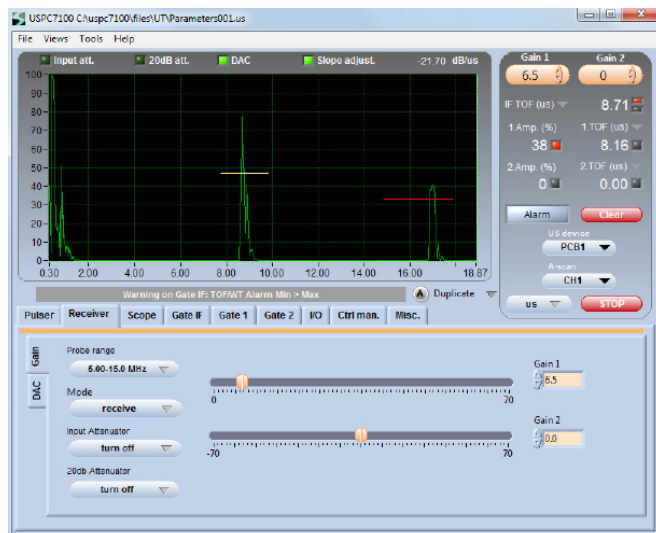

Main Features:

Remote pulser
& Pre-amplifier board

Max PRF: 20kHz

Analogue & Alarm Outputs
from USPC7100MHA+ PCI card

RCPP - 1 Channel

PCRCPP7101HA+
with Real Time
A & C-SCAN Data Acquisition

SOCOMATE
INTERNATIONAL

RCPP - 1 CHANNEL

Remote Pulser :

- Square Wave
 - 5 ns fall time - 7.5 ns rise time
 - 125/ 250 Volts power
 - 25 ns to 1000 ns width
- Max pulse repetition rate: 20kHz
- Remote input attenuator: 0/ 15 dB
- Pre-amplifier: 12 dB
- External triggers from USPC card:
 - PRF In
 - Start IN

Inputs/ Outputs connectors:

- One TX SMB
- One RX SMB
- One RF SMB for sequential A-Scans output to USPC card RX SMB input
- One RS232 SubD for pulser/ attenuator setting
- One 10-Pin HE10 for external trigger input
- Supply: 5V - 1Amp/ 12V - 1Amp/ Ground

For RECEIVER (Analogic to digital converter), SOFTWARE and SDK, please consult our USPC7100MHA+ specifications.

Dimension: 250x84x20mm - (10x 3.31x 0.79 inch)
Weight: 0.3 kg (0.67 Lb)
Operating temperature: 0° to 50°C - (32° to 122° F)