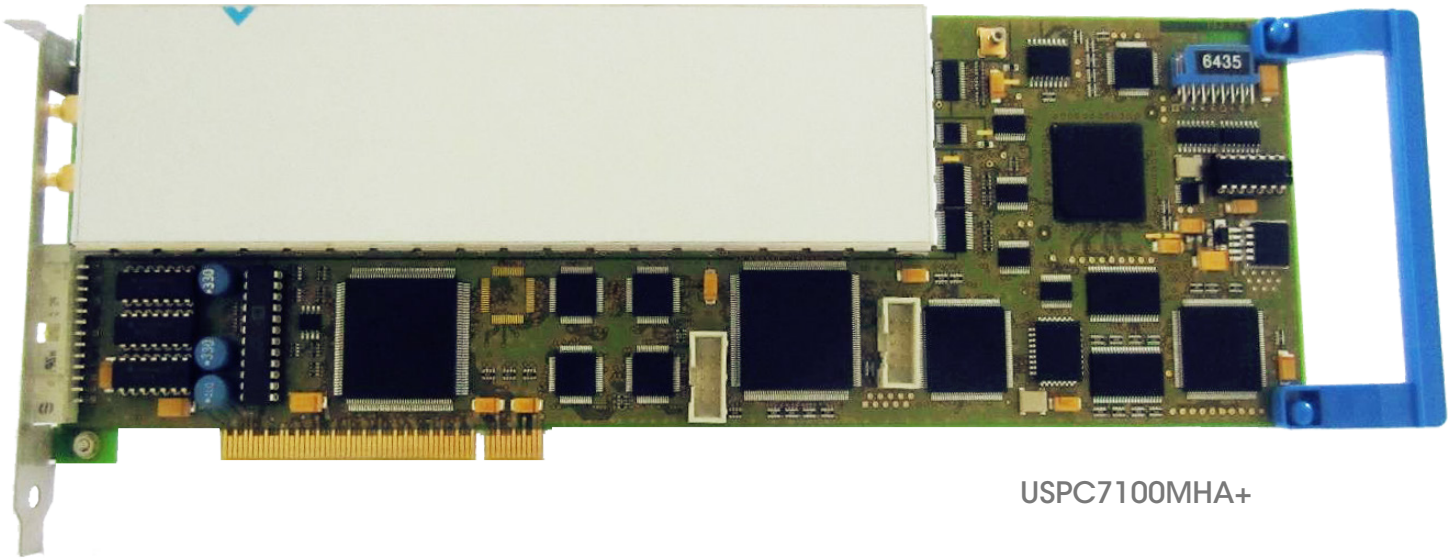

SOCOMATE
INTERNATIONAL

PCRCPP7101HA+

PCI Card & Remote Pulser Board RCPP

ADVANCED NDT LTD

www.advanced-ndt.co.uk

Cost effective solution for single and multiple channel UT system

USPC7100MHA+

USPC Combined
with 1 Channel RCPP

Main Features:

Remote pulser
& Pre-amplifier board

Max PRF: 20kHz

Analogue & Alarm Outputs
from USPC7100MHA+ PCI card

RCPP - 1 Channel

PCRCPP7101HA+
with Real Time
A & C-SCAN Data Acquisition

SOCOMATE
INTERNATIONAL

Inputs/ Outputs connectors:

- One TX SMB
- One RX SMB
- One RF SMB for sequential A-Scans output to USPC card RX SMB input
- One RS232 SubD for pulser/ attenuator setting
- One 10-Pin HE10 for external trigger input
- Supply: 5V - 1Amp/ 12V - 1Amp/ Ground

For RECEIVER (Analogic to digital converter), SOFTWARE and SDK, please consult our USPC7100MHA+ specifications.

Dimension: 250x84x20mm - (10x 3.31x 0.79 inch)
Weight: 0.3 kg (0.67 Lb)
Operating temperature: 0° to 50°C - (32° to 122° F)