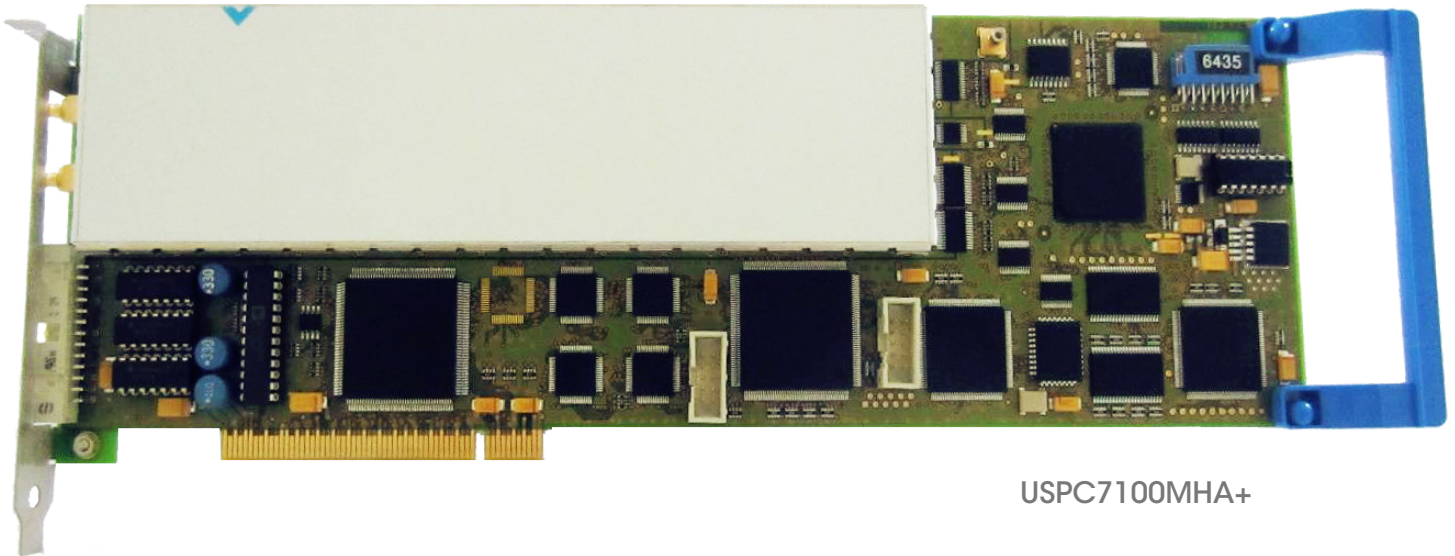

SOCOMATE
INTERNATIONAL

PCRCPP7101HA+

PCI Card & Remote Pulser Board RCPP

ADVANCED NDT LTD

www.advanced-ndt.co.uk

Cost effective solution for single and multiple channel UT system

USPC7100MHA+

USPC Combined
with 1 Channel RCPP

Main Features:

Remote pulser
& Pre-amplifier board

Max PRF: 20kHz

Analogue & Alarm Outputs
from USPC7100MHA+ PCI card

RCPP - 1 Channel

PCRCPP7101HA+
with Real Time
A & C-SCAN Data Acquisition

SOCOMATE
INTERNATIONAL

RCPP - 1 CHANNEL

Remote Pulser :

- Square Wave
 - 5 ns fall time - 7.5 ns rise time
 - 125/ 250 Volts power
 - 25 ns to 1000 ns width
- Max pulse repetition rate: 20kHz
- Remote input attenuator: 0/ 15 dB
- Pre-amplifier: 12 dB
- External triggers from USPC card:
 - PRF In
 - Start IN

For RECEIVER (Analogic to digital converter), SOFTWARE and SDK, please consult our USPC7100MHA+ specifications.

Dimension: 250x84x20mm - (10x 3.31x 0.79 inch)
Weight: 0.3 kg (0.67 Lb)
Operating temperature: 0° to 50°C - (32° to 122° F)